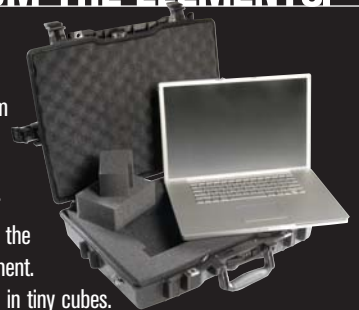

> ULTIMATE EQUIPMENT PROTECTION FROM THE ELEMENTS.

STRONGER BY DESIGN

The Pelican Protector™ Case uses an open cell core and solid wall construction, which is actually stronger and lighter than a solid core wall. Travel light with heavy protection. And you know it's a Pelican™ Case by the distinctive dual band top surface. Stainless steel pins are used for hinges and handles. The new Double-Throw latches are smarter and easier to open: it's the classic 'C' clamp design with a secondary movement that works like a pry bar to start the release and offers plenty of leverage to open with a light pull.

New Stronger Double-Throw Latch

WATERTIGHT

The secret is the tongue-and-groove fit with Polymer o-ring acting as a waterproof seal. Also, the new Automatic Pressure Equalization Valve releases built-up air pressure while keeping water molecules out, resulting in a watertight case that is even easier to open.

EXTRA PROTECTION

Pelican's Pick 'N' Pluck™ foam lets you customize the interior according to your gear. An easy, do-it-yourself system for custom-shaping the interior of the case according to your equipment. Layers of foam are pre-scored in tiny cubes. Simply measure your equipment over the grid and pluck away. Contents stay in place and get extra protection at the same time.